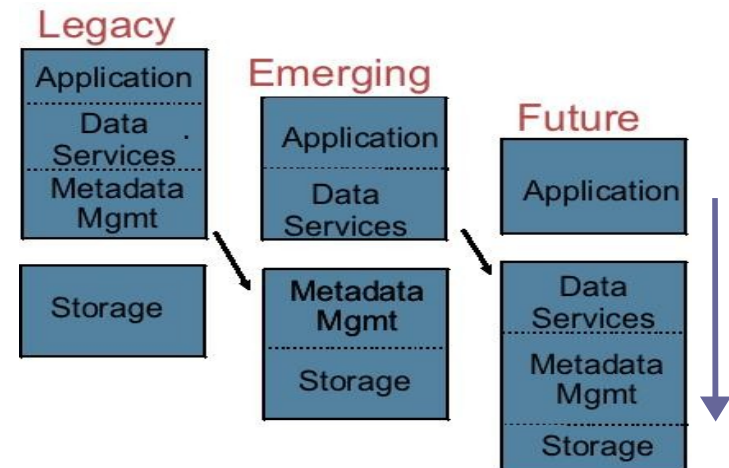

Sun's Open Storage Platform direction

Sun Fire X4500/4540 – Thumper/Thor

2 dual-core Opteron, 64GB, 48 hot-p SATA drives, 48TB in 4 RU

Sun Storage 7000 Unified Storage System

Hybrid ready architecture

High performance analytics